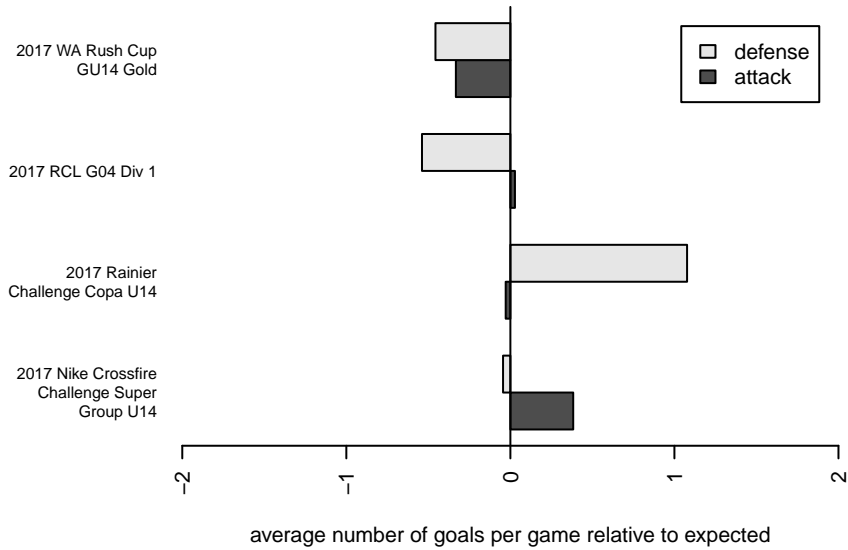

# FWFC Blue G04

Federal Way FC  
 Federal Way, WA  
 G04 total strength=1495  
 attack=16.77 defense=7.37  
 fall league = RCL G04 Div 1

alt names used:  
 FEDERAL WAY FC FWFC G04 BLUE  
 FEDERAL WAY FC FWFC G04 BLUE (WA)  
 FWFC G04 Blue  
 FWFC G04 Blue (A)  
 FWFC G04 Blue

Venues played:  
 2017 Rainier Challenge Copa U14  
 2017 Nike Crossfire Challenge Super Group U'  
 2017 WA Rush Cup GU14 Gold  
 2017 RCL G04 Div 1  
 2017 PacNW Winter Classic 2004 Premier

**FWFC Blue G04**  
 Dots are actual minus expected GF (blue circles) and GA (red triangles).  
 Blue line is smoothed change in attack strength. Red is smoothed change in defense strength.

**attack and defense variance (black dot)  
relative to other teams  
and top 10 in region**

**attack and defense rating  
relative to others at age  
and all opponents in last 13 months**

**Performance relative to 13 month average**