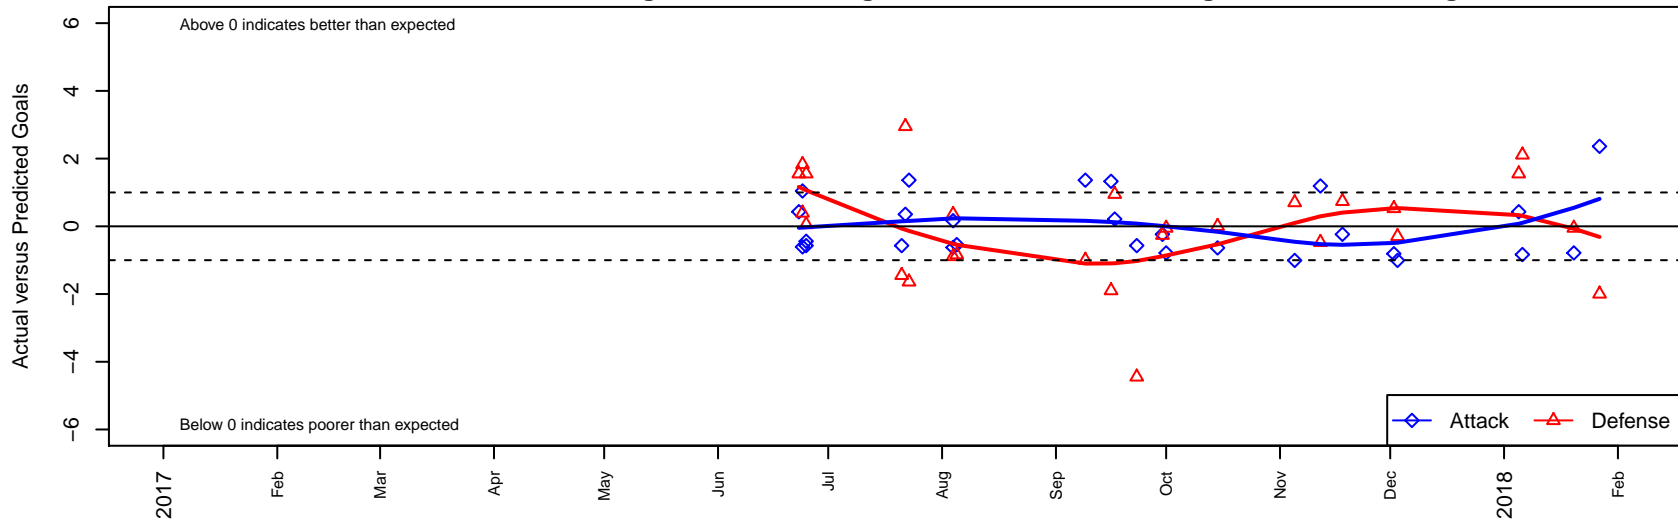

# FWFC Blue G04

Federal Way FC  
 Federal Way, WA  
 G04 total strength=1495  
 attack=16.77 defense=7.37  
 fall league = RCL G04 Div 1

alt names used:  
 FEDERAL WAY FC FWFC G04 BLUE  
 FEDERAL WAY FC FWFC G04 BLUE (WA)  
 FWFC G04 Blue  
 FWFC G04 Blue (A)  
 FWFC G04 Blue

Venues played:  
 2017 Rainier Challenge Copa U14  
 2017 Nike Crossfire Challenge Super Group U'  
 2017 WA Rush Cup GU14 Gold  
 2017 RCL G04 Div 1  
 2017 PacNW Winter Classic 2004 Premier

**FWFC Blue G04**  
 Dots are actual minus expected GF (blue circles) and GA (red triangles).  
 Blue line is smoothed change in attack strength. Red is smoothed change in defense strength.

**attack and defense variance (black dot)  
relative to other teams  
and top 10 in region**

**attack and defense rating  
relative to others at age  
and all opponents in last 13 months**

**Performance relative to 13 month average**