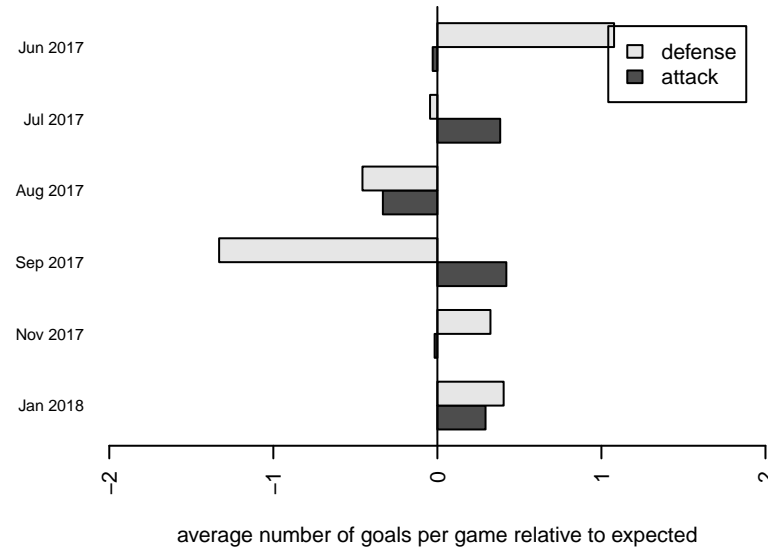

Performance relative to 13 month average