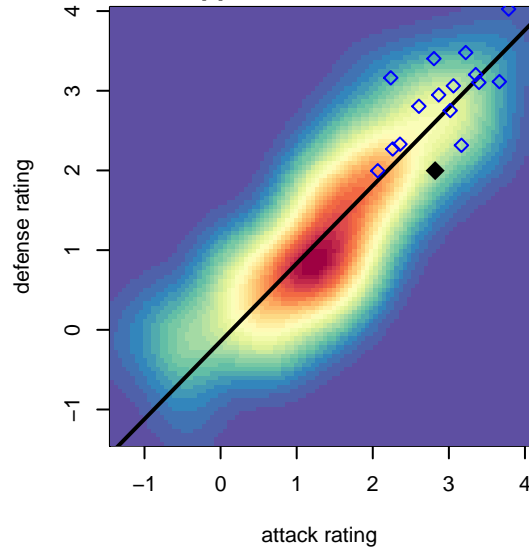

# FWFC Blue G04

Federal Way FC  
 Federal Way, WA  
 G04 total strength=1495  
 attack=16.77 defense=7.37  
 fall league = RCL G04 Div 1

alt names used:  
 FEDERAL WAY FC FWFC G04 BLUE  
 FEDERAL WAY FC FWFC G04 BLUE (WA)  
 FWFC G04 Blue  
 FWFC G04 Blue (A)  
 FWFC G04 Blue

Venues played:  
 2017 Rainier Challenge Copa U14  
 2017 Nike Crossfire Challenge Super Group U'  
 2017 WA Rush Cup GU14 Gold  
 2017 RCL G04 Div 1  
 2017 PacNW Winter Classic 2004 Premier

**FWFC Blue G04**  
 Dots are actual minus expected GF (blue circles) and GA (red triangles).  
 Blue line is smoothed change in attack strength. Red is smoothed change in defense strength.

**attack and defense variance (black dot)  
relative to other teams  
and top 10 in region**

**attack and defense rating  
relative to others at age  
and all opponents in last 13 months**

**Performance relative to 13 month average**