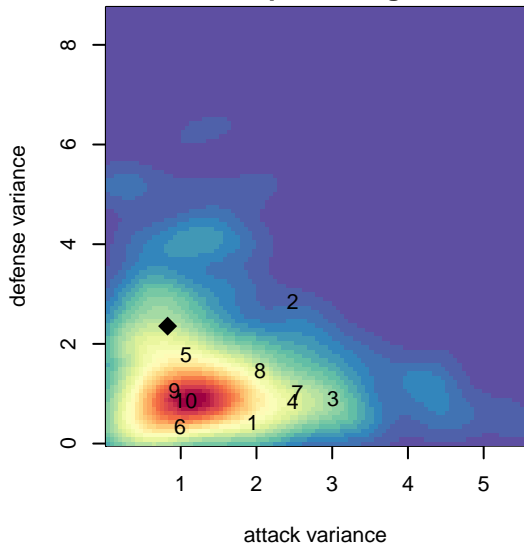

# FWFC Blue G04

Federal Way FC  
 Federal Way, WA  
 G04 total strength=1495  
 attack=16.77 defense=7.37  
 fall league = RCL G04 Div 1

alt names used:  
 FEDERAL WAY FC FWFC G04 BLUE  
 FEDERAL WAY FC FWFC G04 BLUE (WA)  
 FWFC G04 Blue  
 FWFC G04 Blue (A)  
 FWFC G04 Blue

Venues played:  
 2017 Rainier Challenge Copa U14  
 2017 Nike Crossfire Challenge Super Group U'  
 2017 WA Rush Cup GU14 Gold  
 2017 RCL G04 Div 1  
 2017 PacNW Winter Classic 2004 Premier

**FWFC Blue G04**  
 Dots are actual minus expected GF (blue circles) and GA (red triangles).  
 Blue line is smoothed change in attack strength. Red is smoothed change in defense strength.

**attack and defense variance (black dot)  
relative to other teams  
and top 10 in region**

**attack and defense rating  
relative to others at age  
and all opponents in last 13 months**

**Performance relative to 13 month average**