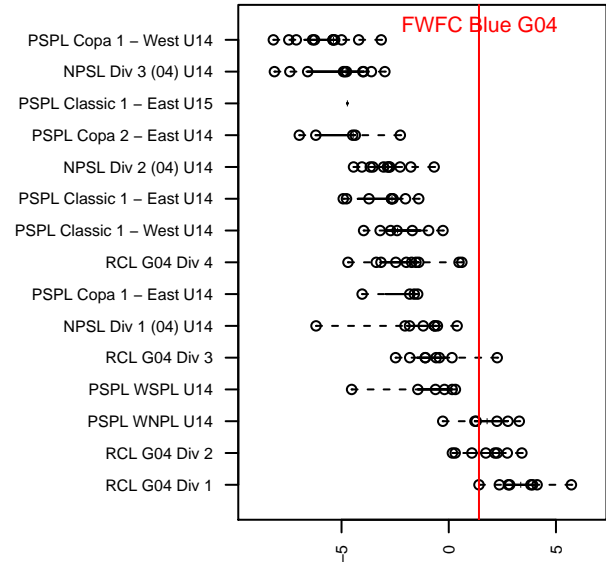

# FWFC Blue G04

Federal Way FC  
 Federal Way, WA  
 G04 total strength=1495  
 attack=16.77 defense=7.37  
 fall league = RCL G04 Div 1

alt names used:  
 FEDERAL WAY FC FWFC G04 BLUE  
 FEDERAL WAY FC FWFC G04 BLUE (WA)  
 FWFC G04 Blue  
 FWFC G04 Blue (A)  
 FWFC G04 Blue

Venues played:  
 2017 Rainier Challenge Copa U14  
 2017 Nike Crossfire Challenge Super Group U'  
 2017 WA Rush Cup GU14 Gold  
 2017 RCL G04 Div 1  
 2017 PacNW Winter Classic 2004 Premier

**FWFC Blue G04**  
 Dots are actual minus expected GF (blue circles) and GA (red triangles).  
 Blue line is smoothed change in attack strength. Red is smoothed change in defense strength.

**attack and defense variance (black dot)  
relative to other teams  
and top 10 in region**

**attack and defense rating  
relative to others at age  
and all opponents in last 13 months**

**Performance relative to 13 month average**